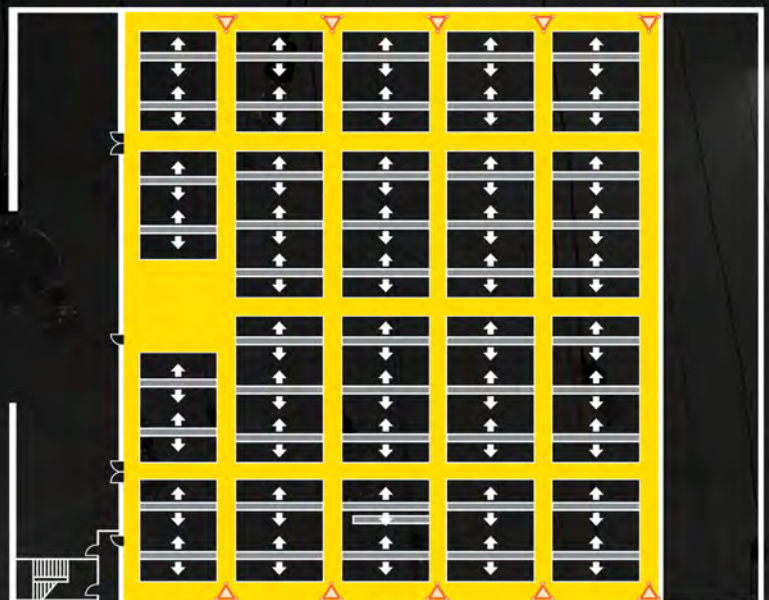

Adjustable spreader beams
Walkway

5 Lanthwaite Road
Production Park
South Kirkby,
Wakefield,
WF9 3AP,
England

01977 659850

WWW.LS-LIVE.COM