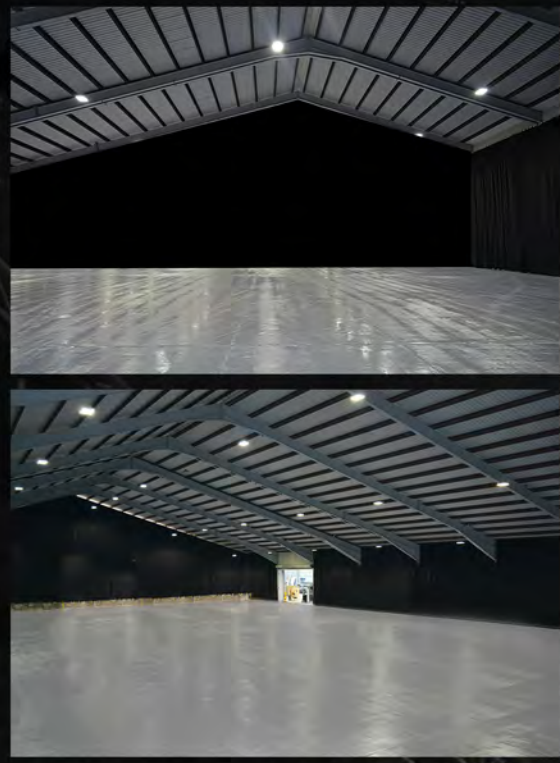

# STUDIO 002

Height: 38FT (11.8m) – At centre of pitched roof  
27FT (8.4m) – One side of the pitched roof  
21FT (6.4m) – One side of the pitched roof

Size: 124FT by 115FT: 14, 260 SQ FT (38m x 35m)

Power: 3 phase 125, 63 & 32. Single phase 32 & 16.  
Single phase 16 (110 volt).

# STUDIO 003

Height: 38FT (11.8m) – At centre of pitched roof  
27FT (8.4m) – One side of the pitched roof  
21FT (6.4m) – One side of the pitched roof

Size: 98FT by 115FT: 11,270 SQ FT (30m x 35m)

Power: 3 phase 63 & 32. Single phase 32 & 16.  
Single phase 16 (110 volt).