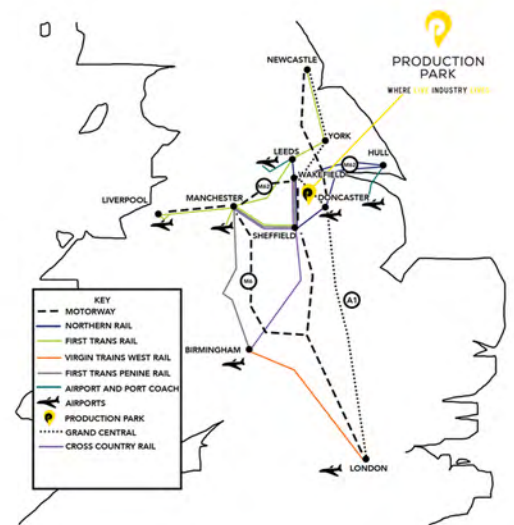

### **Transport links are great for you to get to Production Park!**

Production Park is based in South Kirkby, Wakefield which has great transport links for such a small town.

We are only 30 minutes from Leeds, 5 minutes from the A1 and 2.5 hours from London by train.

Moorthorpe train station is only 5 minutes walk from the park with Sheffield and Leeds lines and we are really close to two airports.

Leeds Bradford airport is only 45 minutes away and Robin Hood airport is just a 25 minute drive.