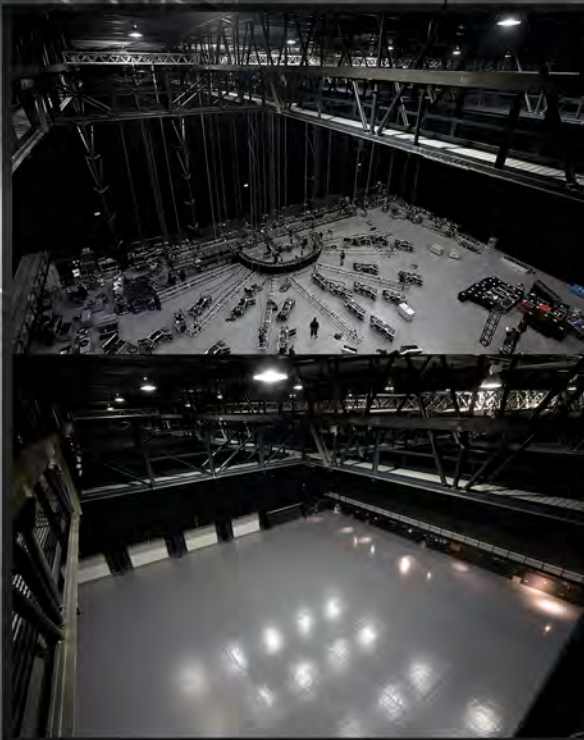

# STUDIO 001

Height: 54FT (16.5m) To underside of gantry  
60FT (18.2m) Rigging beam height  
65FT (19.8m) Maximum working height

Size: 138FT by 128FT: 17,664 SQ FT (42m x 39m)

Power: 1200A (3 phase)  
2 x 400A Powerlock  
4 x 125A  
3 x 63A  
3 x 32A  
16A (Single phase)

Parking: On-site parking and easy access for load in and out

Facilities: On-site workshop / prop store, on-site stage and set fabrication and hire, on-site electronic engineer, 2 production offices, 5 en-suite dressing rooms, 14 en-suite bedrooms, conference room, catering, broadband and Wi-Fi, 2 multi-function rooms.

# STUDIO 002

Height: 38FT (11.8m) – At centre of pitched roof  
27FT (8.4m) – One side of the pitched roof  
21FT (6.4m) – One side of the pitched roof

Size: 124FT by 115FT: 14, 260 SQ FT (38m x 35m)

Power: 3 phase 125, 63 & 32. Single phase 32 & 16.  
Single phase 16 (110 volt).