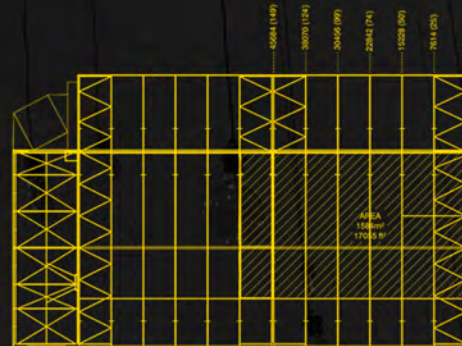

5 Lanthwaite Road
Production Park
South Kirkby,
Wakefield,
WF9 3AP,
England

01977 659850

WWW.LS-LIVE.COM